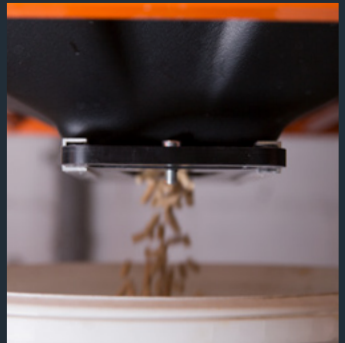

ROWEKO

KUNSTSTOFFVERARBEITUNG

SMALL SILO

Small silo – For practical use everywhere

Clean storage, simple removal, flexible use - the sturdy small silo from ROWEKO provides optimum protection for dry bulk goods

Whether in private households, in agriculture, sales or in trade and industry, the compact silo made of the light yet durable polymer material HD-PE is suitable for universal use and thus excellent for the fast dispensing of smaller quantities. The weather-proof, stainless tank is convincing for both indoor and outdoor applications and can be fitted with an additional rain hood for an outdoor set-up.

Details of the ROWEKO small silo

- Monitoring of the filling level through two large viewing windows
- Rapid product removal thanks to slide feed
- Variable outlet speed of up to 1 l/sec
- Large volume with light empty weight
- Simple erection and installation
- Easy filling through the funnel-shaped cover
- High material quality Made in Germany

Design:

Dimensions	1775 x 630 x 630 mm
Weight	Total 48.90 kg
Volume	approx. 425 l
Max. load	600 kg
Material	Black polymer HD-PE, powder-coated steel

**Be convinced by the quality 'Made in Germany'.
Submit a non-binding enquiry at www.roweko.de or to your specialist retailer.**